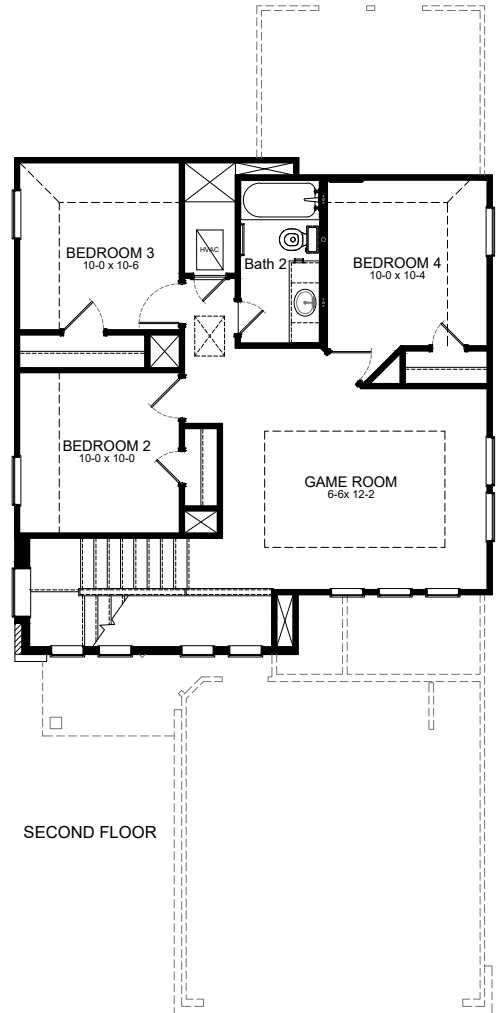

Colorado Collection

ELEVATION A

ELEVATION B

ELEVATION C

ELEVATION D

Colorado Collection

1,857 SQ. FT.
PLAN 1857

OPTIONS

Expanded Covered Patio Option

Covered Patio Option

Enhanced Owner's Bath Option