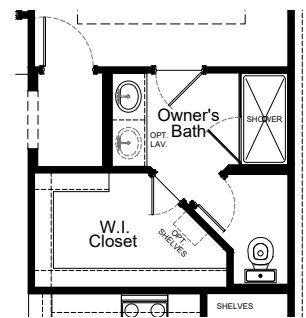

Colorado Collection

ELEVATION A

ELEVATION B

ELEVATION C

ELEVATION D

Colorado Collection

1,857 SQ. FT.
PLAN 1857

OPTIONS

Expanded Covered Patio Option

Covered Patio Option

Enhanced Owner's Bath Option