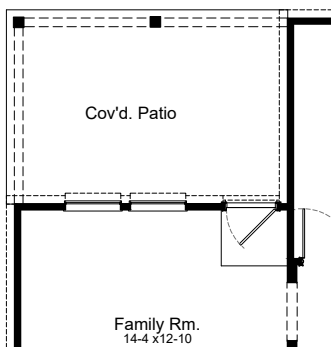

Colorado Collection

ELEVATION A

ELEVATION B

ELEVATION C

ELEVATION D

Colorado Collection

1,857 SQ. FT.
PLAN 1857

OPTIONS

Expanded Covered Patio Option

Covered Patio Option

Enhanced Owner's Bath Option