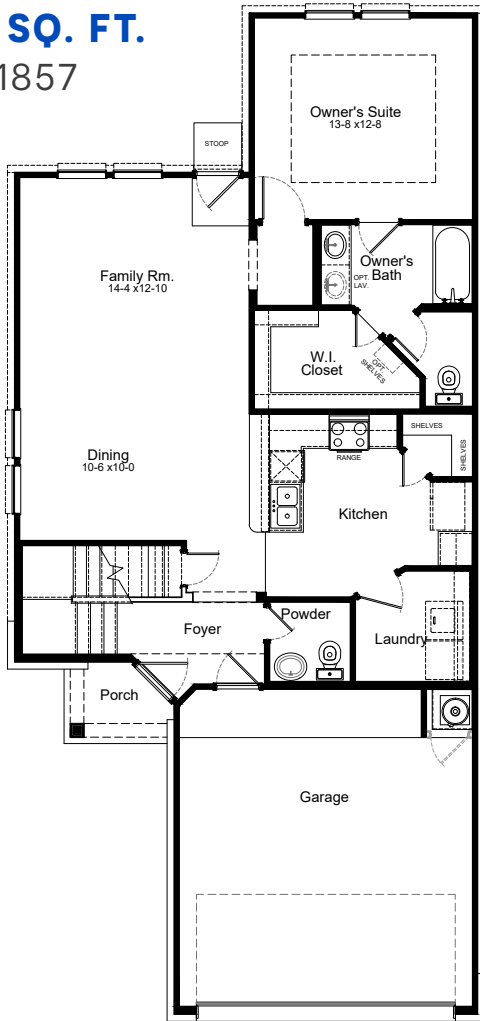

Colorado Collection

ELEVATION A

ELEVATION B

ELEVATION C

ELEVATION D

Colorado Collection

1,857 SQ. FT.
PLAN 1857

OPTIONS

Expanded Covered Patio Option

Covered Patio Option

Enhanced Owner's Bath Option