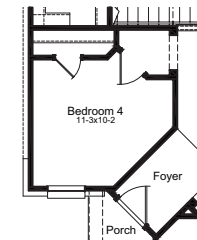

Elevation A

Elevation B

Elevation C

Roosevelt

Heritage Collection

3 Bedrooms

2.5 Bathrooms

1,880 Square Feet

1st Floor

2nd Floor

Plan 1880

Options

FirstAmericaHomes.com

Covered Patio

Study
ILO Dining

Bedroom 4
ILO Dining