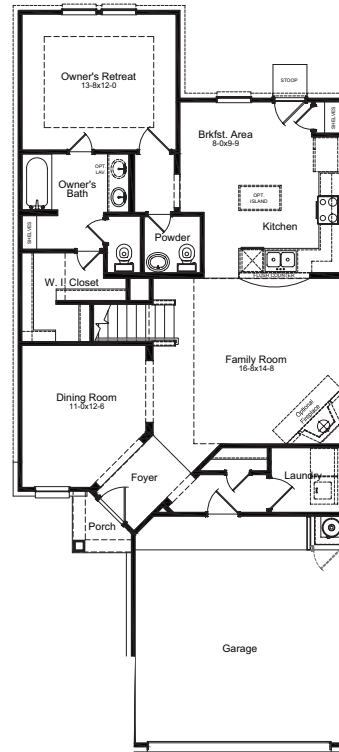

Roosevelt

Heritage Collection

3 Bedrooms

2.5 Bathrooms

1,880 Square Feet

FirstAmericaHomes.com

In an effort to continuously improve its products, First America Homes reserves the right to make changes and modifications to floor plans, elevations, specifications, materials and features without notice. Dimensions and square footages are approximate. Prices are subject to change without notice. These drawings are a pictorial representation for presentation purposes only and are subject to change. No warranties expressed or implied to final product.

Elevation A

Elevation B

Elevation C

Roosevelt

Heritage Collection

3 Bedrooms

2.5 Bathrooms

1,880 Square Feet

1st Floor

2nd Floor

Plan 1880

Options

FirstAmericaHomes.com

Covered Patio

Study
ILO Dining

Bedroom 4
ILO Dining