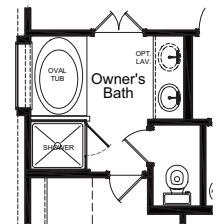

Elevation A

Elevation B

Elevation C

Roosevelt

Heritage Collection

3 Bedrooms

2.5 Bathrooms

1,880 Square Feet

1st Floor

2nd Floor

Plan 1880

Options

FirstAmericaHomes.com

Covered Patio

Study
ILO Dining

Bedroom 4
ILO Dining