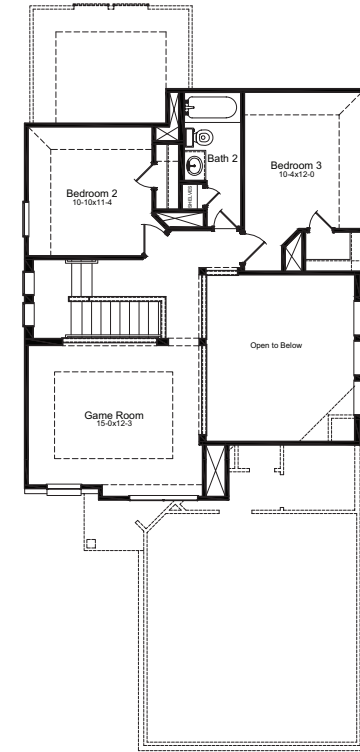

Roosevelt

Heritage Collection

3 Bedrooms

2.5 Bathrooms

1,880 Square Feet

FirstAmericaHomes.com

In an effort to continuously improve its products, First America Homes reserves the right to make changes and modifications to floor plans, elevations, specifications, materials and features without notice. Dimensions and square footages are approximate. Prices are subject to change without notice. These drawings are a pictorial representation for presentation purposes only and are subject to change. No warranties expressed or implied to final product.

Elevation A

Elevation B

Elevation C

Roosevelt

Heritage Collection

3 Bedrooms

2.5 Bathrooms

1,880 Square Feet

1st Floor

2nd Floor

Plan 1880

Options

FirstAmericaHomes.com

Covered Patio

Study
ILO Dining

Bedroom 4
ILO Dining