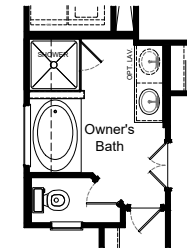

Elevation A

Elevation B

Patton

Freedom Collection

3 Bedrooms

2.5 Bathrooms

1,630 Square Feet

1st Floor

2nd Floor

Plan 1630

Options

Covered Patio

Luxury Bath Option

FirstAmericaHomes.com

In an effort to continuously improve its products, First America Homes reserves the right to make changes and modifications to floor plans, elevations, specifications, materials and features without notice. Dimensions and square footages are approximate. Prices are subject to change without notice. These drawings are a pictorial representation for presentation purposes only and are subject to change. No warranties expressed or implied to final product.