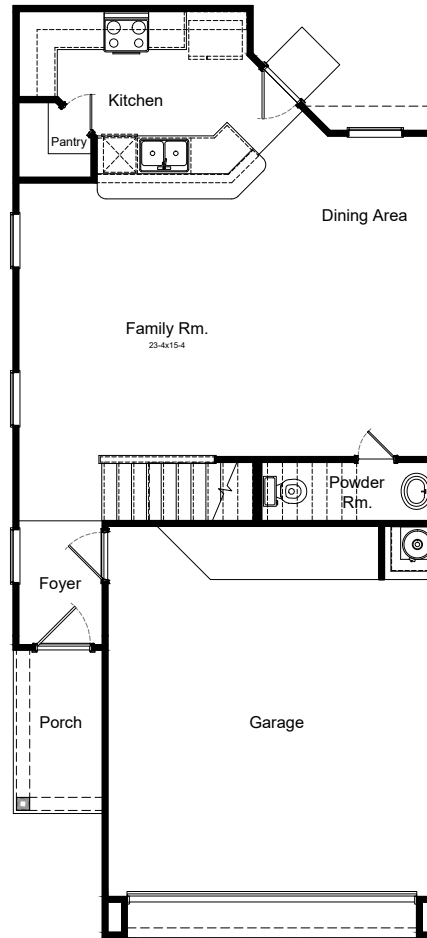

Patton

Freedom Collection

3 Bedrooms

2.5 Bathrooms

1,630 Square Feet

[FirstAmericaHomes.com](https://www.FirstAmericaHomes.com)

In an effort to continuously improve its products, First America Homes reserves the right to make changes and modifications to floor plans, elevations, specifications, materials and features without notice. Dimensions and square footages are approximate. Prices are subject to change without notice. These drawings are a pictorial representation for presentation purposes only and are subject to change. No warranties expressed or implied to final product.

Elevation A

Elevation B

Patton

Freedom Collection

3 Bedrooms

2.5 Bathrooms

1,630 Square Feet

1st Floor

2nd Floor

Plan 1630

Options

Covered Patio

Luxury Bath Option

FirstAmericaHomes.com

In an effort to continuously improve its products, First America Homes reserves the right to make changes and modifications to floor plans, elevations, specifications, materials and features without notice. Dimensions and square footages are approximate. Prices are subject to change without notice. These drawings are a pictorial representation for presentation purposes only and are subject to change. No warranties expressed or implied to final product.