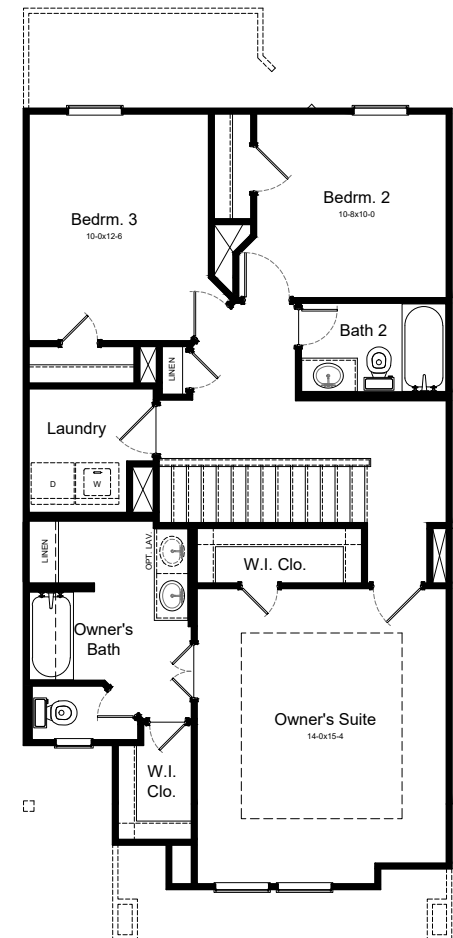

Patton

Freedom Collection

3 Bedrooms

2.5 Bathrooms

1,630 Square Feet

[FirstAmericaHomes.com](https://www.FirstAmericaHomes.com)

In an effort to continuously improve its products, First America Homes reserves the right to make changes and modifications to floor plans, elevations, specifications, materials and features without notice. Dimensions and square footages are approximate. Prices are subject to change without notice. These drawings are a pictorial representation for presentation purposes only and are subject to change. No warranties expressed or implied to final product.

Elevation A

Elevation B

Patton

Freedom Collection

3 Bedrooms

2.5 Bathrooms

1,630 Square Feet

1st Floor

2nd Floor

Plan 1630

Options

Covered Patio

Luxury Bath Option

FirstAmericaHomes.com

In an effort to continuously improve its products, First America Homes reserves the right to make changes and modifications to floor plans, elevations, specifications, materials and features without notice. Dimensions and square footages are approximate. Prices are subject to change without notice. These drawings are a pictorial representation for presentation purposes only and are subject to change. No warranties expressed or implied to final product.