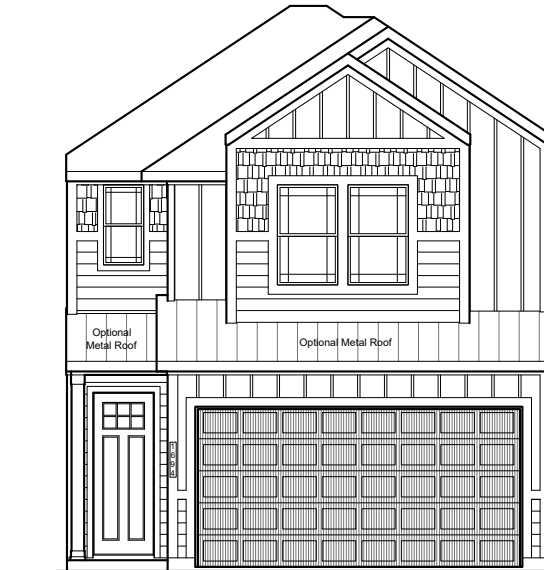

Patton

Freedom Collection

3 Bedrooms

2.5 Bathrooms

1,630 Square Feet

[FirstAmericaHomes.com](https://www.FirstAmericaHomes.com)

In an effort to continuously improve its products, First America Homes reserves the right to make changes and modifications to floor plans, elevations, specifications, materials and features without notice. Dimensions and square footages are approximate. Prices are subject to change without notice. These drawings are a pictorial representation for presentation purposes only and are subject to change. No warranties expressed or implied to final product.

Elevation A

Elevation B

Patton

Freedom Collection

3 Bedrooms

2.5 Bathrooms

1,630 Square Feet

1st Floor