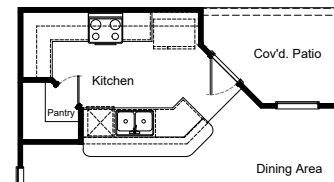

Elevation A

Elevation B

Patton

Freedom Collection

3 Bedrooms

2.5 Bathrooms

1,630 Square Feet

1st Floor

2nd Floor

Plan 1630

Options

Covered Patio

Luxury Bath Option

FirstAmericaHomes.com

In an effort to continuously improve its products, First America Homes reserves the right to make changes and modifications to floor plans, elevations, specifications, materials and features without notice. Dimensions and square footages are approximate. Prices are subject to change without notice. These drawings are a pictorial representation for presentation purposes only and are subject to change. No warranties expressed or implied to final product.