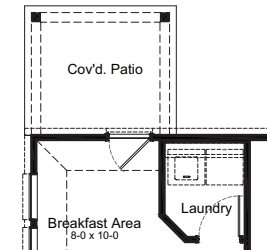

Elevation A

Elevation B

Elevation C

Neches

Heritage Collection

4 Bedrooms

2 Bathrooms

1,535 Square Feet

Plan 1533

Options

Covered Patio

Expanded Covered Patio

Enhanced Owner's Bath