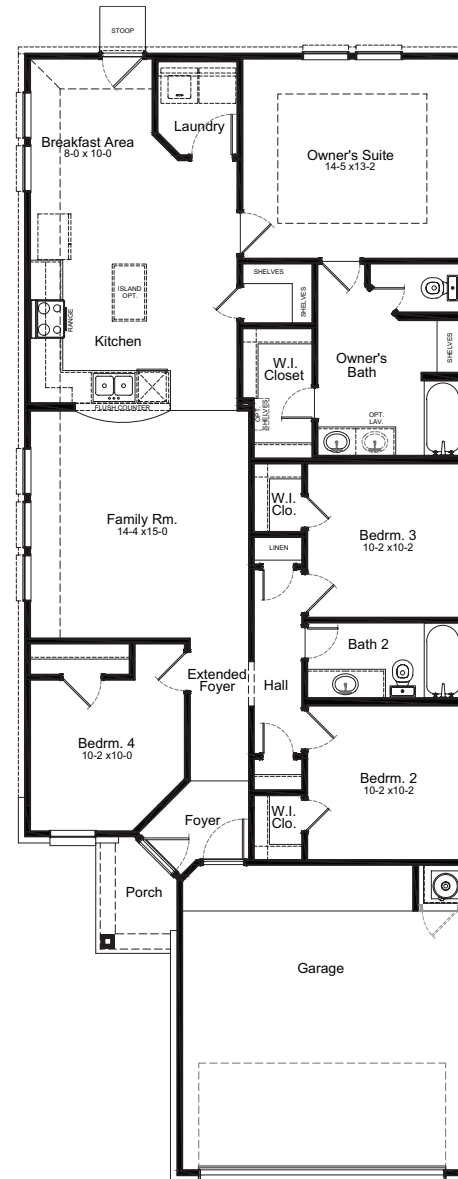

Neches

Heritage Collection

4 Bedrooms

2 Bathrooms

1,535 Square Feet

FirstAmericaHomes.com

In an effort to continuously improve its products, First America Homes reserves the right to make changes and modifications to floor plans, elevations, specifications, materials and features without notice. Dimensions and square footages are approximate. Prices are subject to change without notice. These drawings are a pictorial representation for presentation purposes only and are subject to change. No warranties expressed or implied to final product.

Elevation A

Elevation B

Elevation C

Neches

Heritage Collection

4 Bedrooms

2 Bathrooms

1,535 Square Feet

Plan 1533

Options

Covered Patio

Expanded Covered Patio

Enhanced Owner's Bath