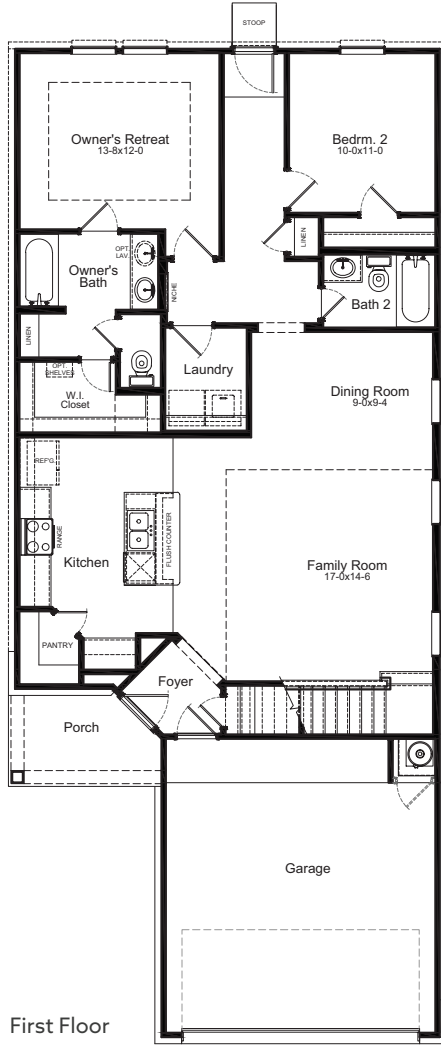

MATAGORDA FLOOR PLAN

Heritage Collection

ELEVATION A

ELEVATION B

ELEVATION C

FIRSTAMERICAHOMES.COM

MATAGORDA FLOOR PLAN

2,084 SQ. FT.
PLAN 2084

Heritage Collection

OPTIONS

Covered Patio Option

Expanded Covered Patio Option

Enhanced Owner's Bath Option

FIRSTAMERICANHOMES.COM