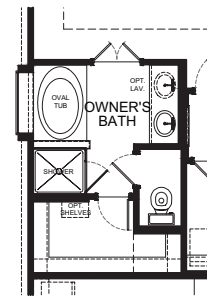

MATAGORDA FLOOR PLAN

Heritage Collection

ELEVATION A

ELEVATION B

ELEVATION C

FIRSTAMERICAHOMES.COM

MATAGORDA FLOOR PLAN

2,084 SQ. FT.
PLAN 2084

Heritage Collection

OPTIONS

Covered Patio Option

Expanded Covered Patio Option

Enhanced Owner's Bath Option

FIRSTAMERICANHOMES.COM