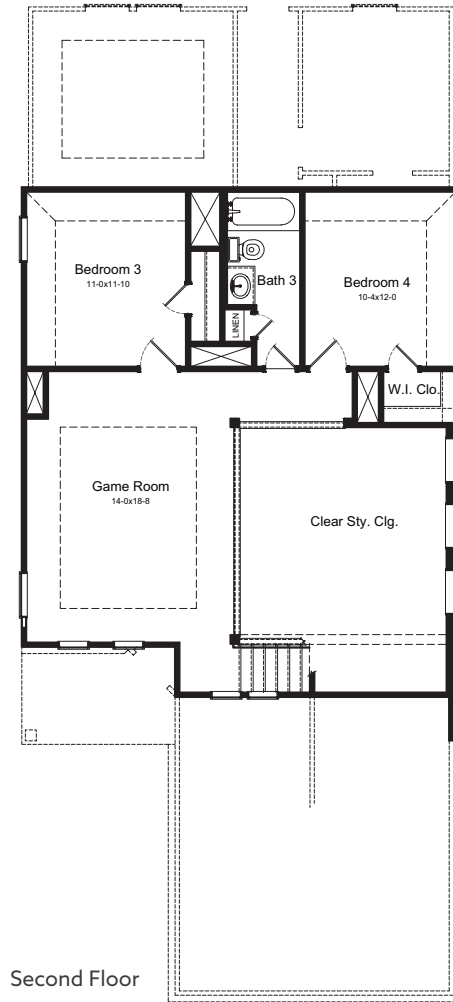

MATAGORDA FLOOR PLAN

2,084 SQ. FT.
PLAN 2084

Heritage Collection