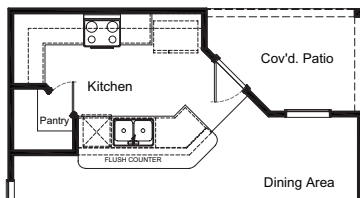

# REMBRANDT FLOOR PLAN

**1,620 SQ. FT.**  
PLAN 1620

*Freedom Collection*

First Floor

Second Floor

## OPTIONS

Covered Patio Option

Expanded Patio Option

Enhanced Owner's Bath Option

[FIRSTAMERICANHOMES.COM](http://FIRSTAMERICANHOMES.COM)

In an effort to continuously improve its products, First America Homes reserves the right to make changes and modifications to floor plans, elevations, specifications, materials and features without notice. Dimensions and square footages are approximate. Prices are subject to change without notice. These drawings are a pictorial representation for presentation purposes only and are subject to change. No warranties expressed or implied to final product. 03.14.2024