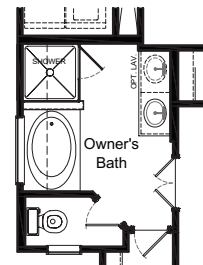

# REMBRANDT FLOOR PLAN

**1,620 SQ. FT.**  
PLAN 1620

*Freedom Collection*

First Floor

Second Floor

## OPTIONS

Covered Patio Option

Expanded Patio Option

Enhanced Owner's Bath Option

[FIRSTAMERICANHOMES.COM](http://FIRSTAMERICANHOMES.COM)

In an effort to continuously improve its products, First America Homes reserves the right to make changes and modifications to floor plans, elevations, specifications, materials and features without notice. Dimensions and square footages are approximate. Prices are subject to change without notice. These drawings are a pictorial representation for presentation purposes only and are subject to change. No warranties expressed or implied to final product. 03.14.2024