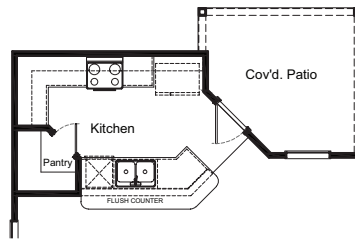

# REMBRANDT FLOOR PLAN

**1,620 SQ. FT.**  
PLAN 1620

*Freedom Collection*

First Floor

Second Floor

## OPTIONS

Covered Patio Option

Expanded Patio Option

Enhanced Owner's Bath Option

[FIRSTAMERICANHOMES.COM](http://FIRSTAMERICANHOMES.COM)

In an effort to continuously improve its products, First America Homes reserves the right to make changes and modifications to floor plans, elevations, specifications, materials and features without notice. Dimensions and square footages are approximate. Prices are subject to change without notice. These drawings are a pictorial representation for presentation purposes only and are subject to change. No warranties expressed or implied to final product. 03.14.2024