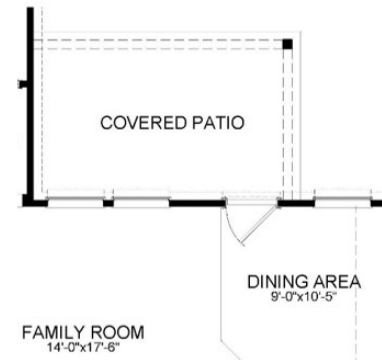

COOLIDGE FLOOR PLAN

Heritage Collection

ELEVATION A

ELEVATION B

ELEVATION C

FIRSTAMERICAHOMES.COM

Heritage Collection

1,294 SQ. FT.
PLAN 1294

OPTIONS

Expanded Covered Patio Option

Covered Patio Option

Enhanced Owner's Bath Option