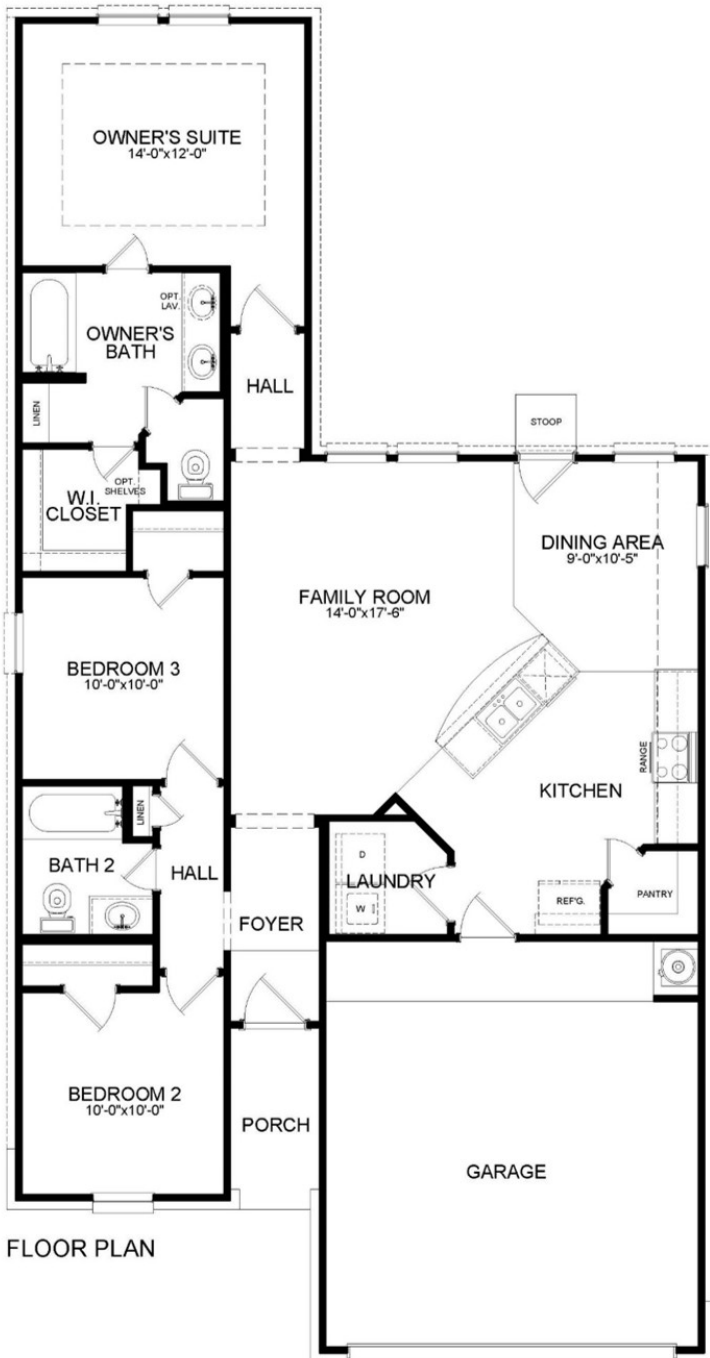

COOLIDGE FLOOR PLAN

Heritage Collection

ELEVATION A

ELEVATION B

ELEVATION C

FIRSTAMERICAHOMES.COM

Heritage Collection

1,294 SQ. FT.
PLAN 1294

OPTIONS

Expanded Covered Patio Option

Covered Patio Option

Enhanced Owner's Bath Option