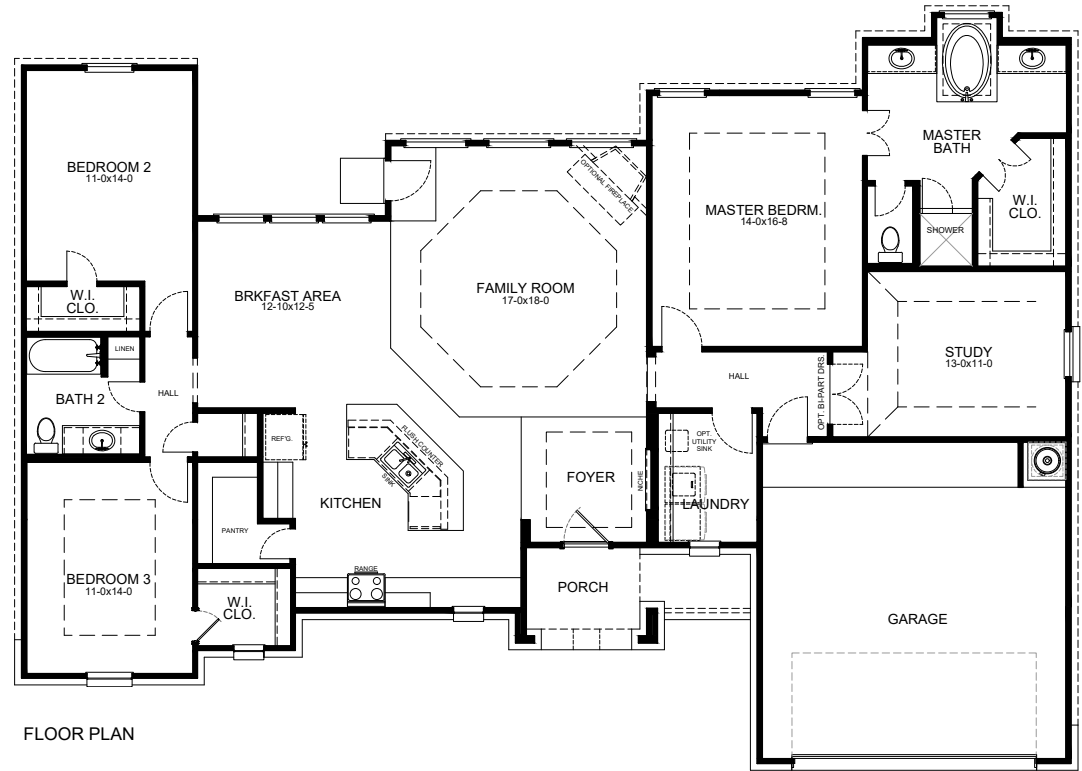

Madison

Heritage Collection

3 Bedrooms
2 Bathrooms
2,121 Square Feet

FirstAmericaHomes.com

In an effort to continuously improve its products, First America Homes reserves the right to make changes and modifications to floor plans, elevations, specifications, materials and features without notice. Dimensions and square footages are approximate. Prices are subject to change without notice. These drawings are a pictorial representation for presentation purposes only and are subject to change. No warranties expressed or implied to final product.

1st Floor

FLOOR PLAN

Plan 2121

Options

Covered Patio

3 Car Garage

Fourth Bedroom (ILO Study)

Freestanding Bathtub

Expanded Covered Patio

3 Car Side-Load

Extended Closet

Powder Room