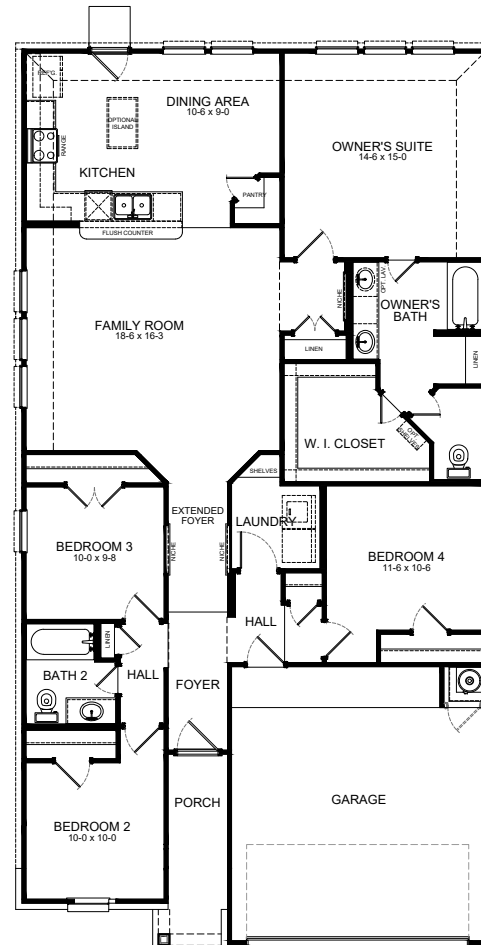

Wilson

Heritage Collection

4 Bedrooms

2 Bathrooms

1,761 Square Feet

FirstAmericaHomes.com

In an effort to continuously improve its products, First America Homes reserves the right to make changes and modifications to floor plans, elevations, specifications, materials and features without notice. Dimensions and square footages are approximate. Prices are subject to change without notice. These drawings are a pictorial representation for presentation purposes only and are subject to change. No warranties expressed or implied to final product.

Elevation A

2 1/2 Garage Option

Elevation B

2 1/2 Garage Option

Elevation C

2 1/2 Garage Option

Wilson

Heritage Collection

4 Bedrooms
2 Bathrooms
1,761 Square Feet

FirstAmericaHomes.com

In an effort to continuously improve its products, First America Homes reserves the right to make changes and modifications to floor plans, elevations, specifications, materials and features without notice. Dimensions and square footages are approximate. Prices are subject to change without notice. These drawings are a pictorial representation for presentation purposes only and are subject to change. No warranties expressed or implied to final product.

Plan 1761

Garage Options

2 Car Garage

3 Car Garage

Options

Covered Patio

Expanded Covered Patio

Luxury Bath Option